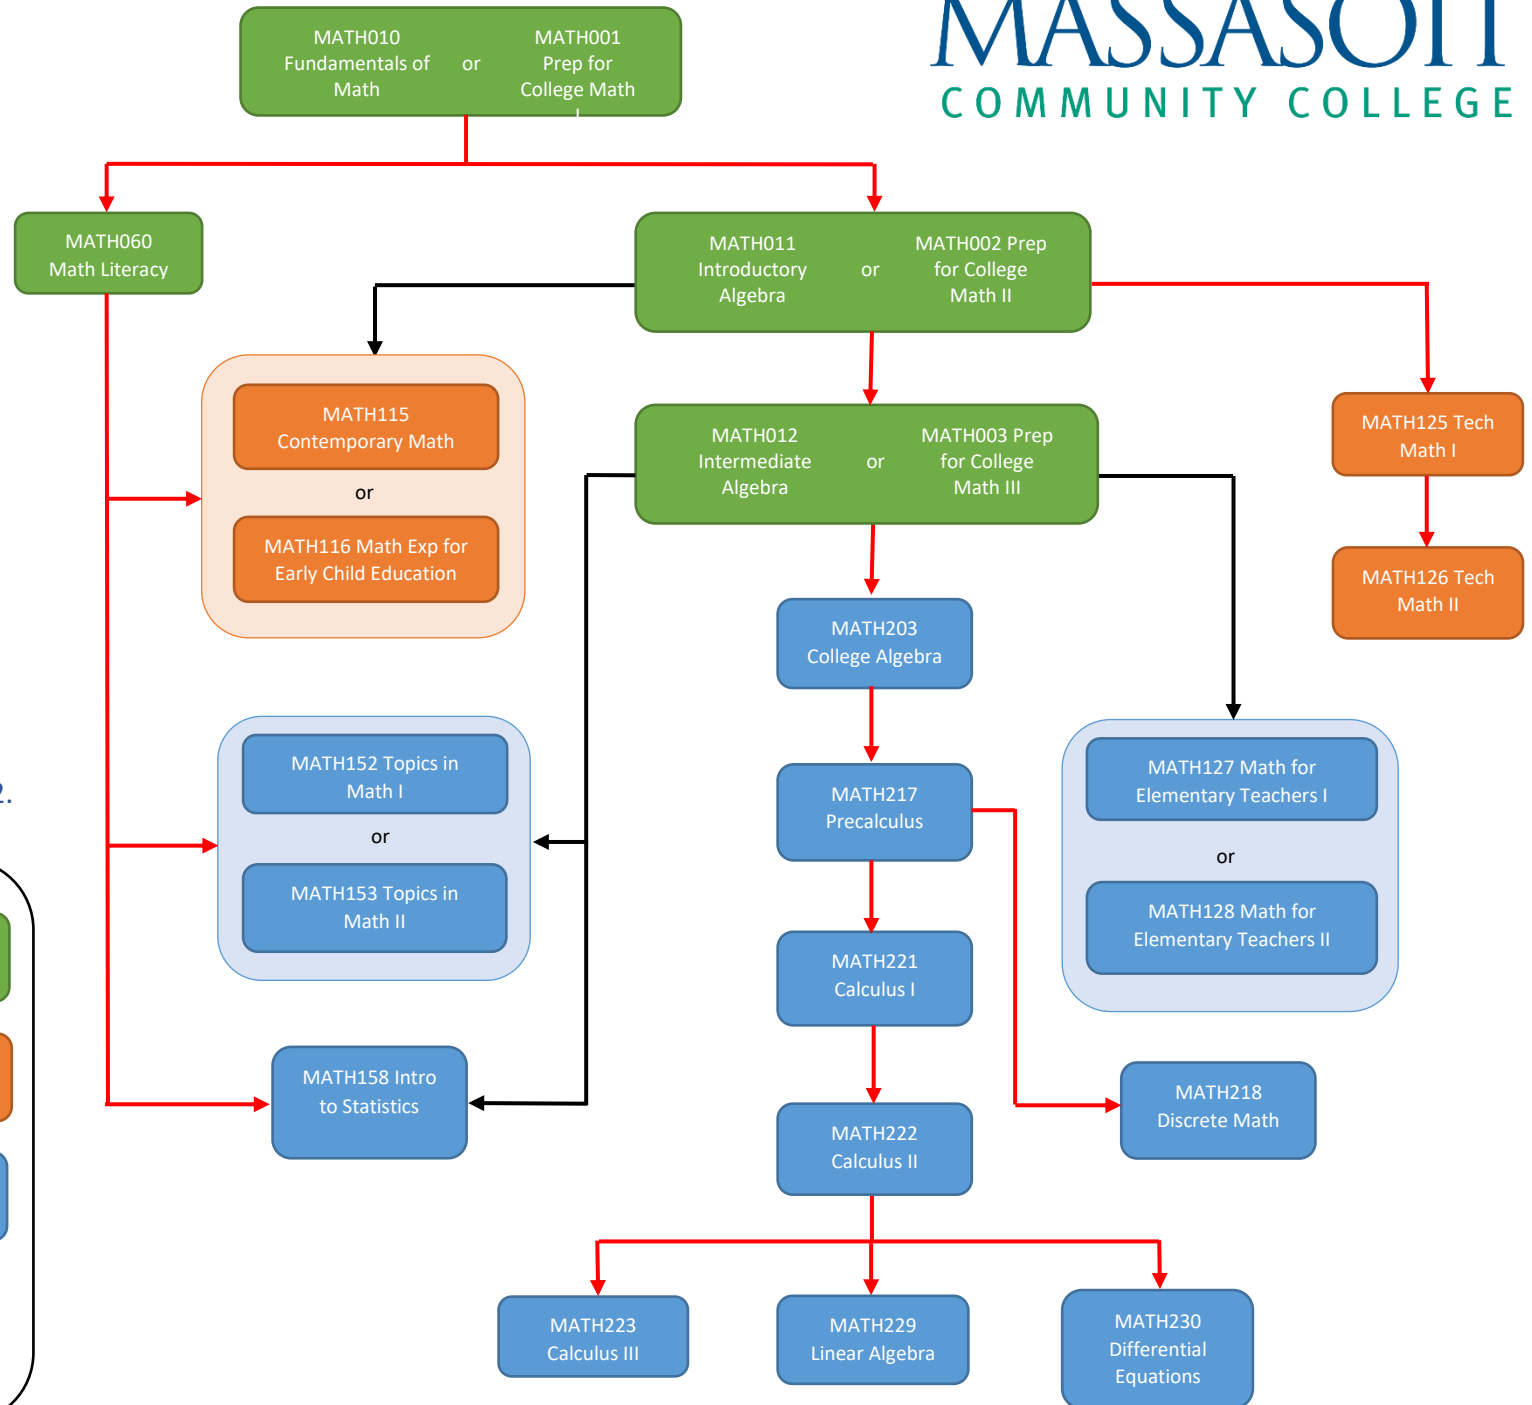

Flowchart of Mathematics Prerequisites

Note: Flowchart for Corequisite Pilot on page 2.

Color Key

- Developmental Courses: do not earn college credit
- Career Courses: earn college credit but are not designed for transfer
- Transfer Courses: earn college credit and are designed to transfer

— Minimum grade of D- required
 — Minimum grade of C- required

Flowchart for Mathematics Corequisite Pilot